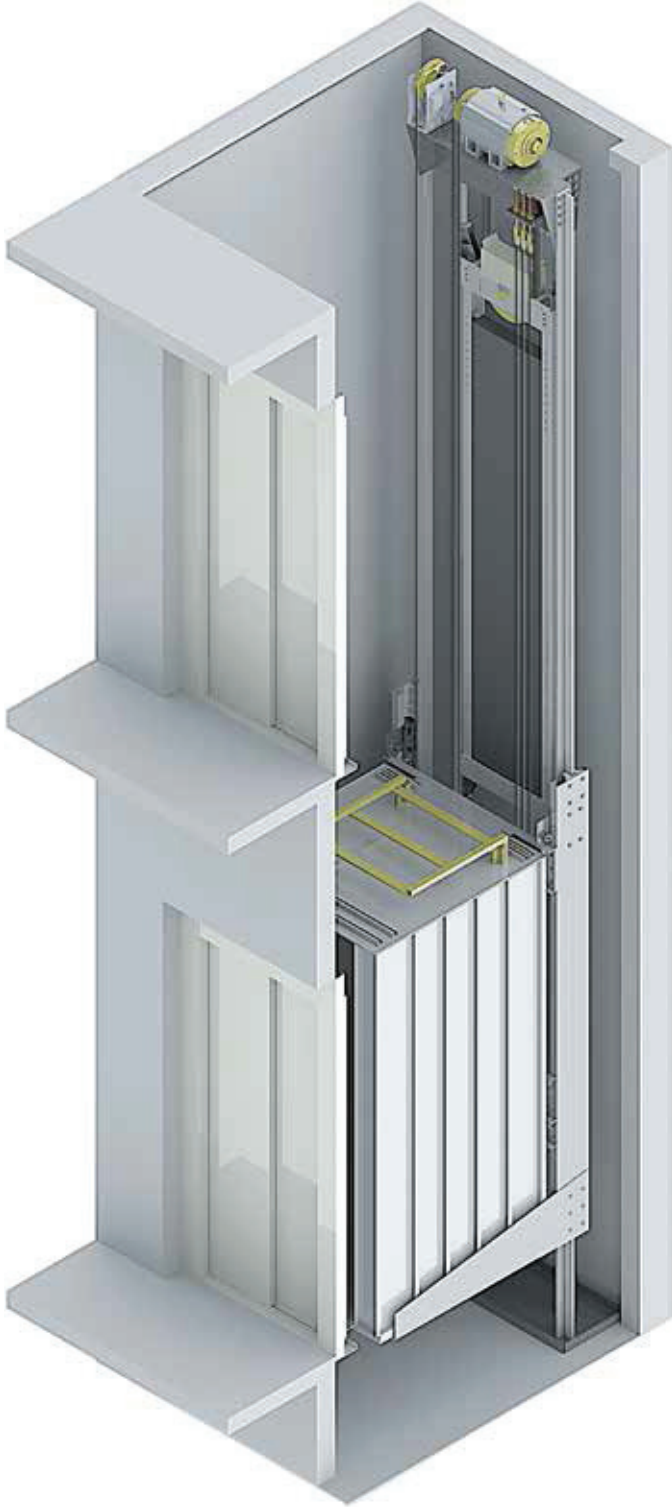

NestLift

- Makine dairesiz
- Machine roomless
- Kuyu alanını maksimum kullanabilme özelliği
- Maximum use of shaft
- Çeşitli hız ve kapasite
- Variable speed and capacity